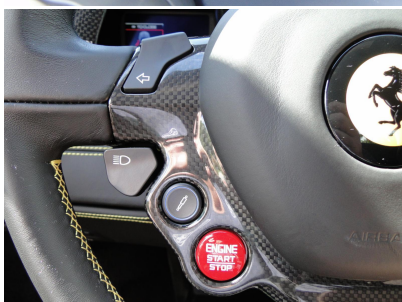

2018 Ferrari 488 SPIDER ROSSO DINO ON BLACK LEATHER YELLOW STITCHES ""380 MILES"" OVER \$15,000 BELOW MSRP & EXTRA YELLOW BRA

Vehicle Specifications

VIN:	ZFF80AMA4J0231479
Odometer:	396 mi
Transmission:	Automatic
Engine:	8 Cylinder
Drive Train:	2 Wheel Drive
Exterior Color:	Orange
Interior Color:	Black
Interior Type:	Leather
Body Style:	Not Available
Doors:	Not Available
Stereo:	Not Available
Top Type:	Hard Top Roof

Equipment Included

Additional Photos

107632	Make Price (MSRP) does not include destination, delivery, or other
Model In	Manufacturer's Suggested Port of Entry
MSRP	Retail Price
DELIVERY	Delivery Process, Prep & Handling Fee
ADDITIONAL	Additional Costs
OPTION	Options
YELLOW BRAKE CALIPE	\$1,519.00
CARBON FIBRE DRIVER ZONE-LEDS	\$7,569.00
HORNS STITCHED ON HEADREST	\$1,299.00
SPORT EXHAUST PIPES	\$759.00
SOLDER FERRARI SHIELDS	\$17,100.00
INNICUT ELETTR.MIRROR-HOMELINK	\$2,313.00
PARKING CAMERA	\$1,302.00
FRONT AND REAR PARKING SENSORS	\$2,700.00
FERRARI HISTORICAL COLOURS	\$2,487.00
CHROME PAINTED STD WHEELS	\$2,951.00
PREMIUM HIFI SYSTEM	\$5,736.00
COLOURED SPECIAL STITCHING	\$759.00
Total Suggested Retail Price	\$325,325.00